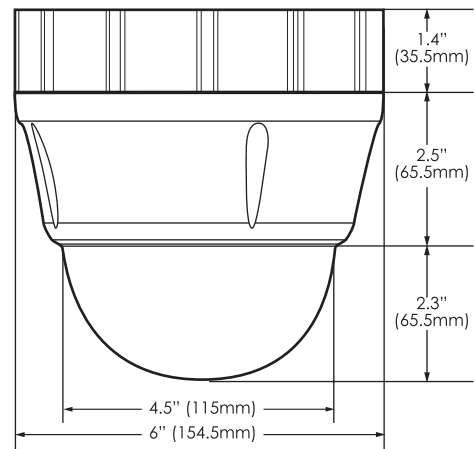

CAMERA SPECIFICATIONS

Image Sensor	1/4" Interline CCD Sony® Super HAD
Max. Pixels	811(H) x 508(V) 410K
Effective Pixels	768(H) x 494(V) 380K
Horizontal Resolution	500 TVL (Color), 570 TVL (B/W)
S/N Ratio	50 dB (AGC Off)
Zoom	10x Optical Zoom
Focal Length	F1.8, f=3.8~38mm
Min. Illumination	0.7 lux (Color) / 0.02 lux (B/W), 50 IRE
Day & Night	Auto / Day / Night(ICR)
Focus	Auto / Manual / SemiAuto
Iris	Auto / Manual
Shutter Speed	x128 ~ 1/120000 sec
Auto Gain Control	Normal / High / Off
White Balance	Auto / Manual (Red, Blue Gain Adjustable)
Backlight Compensation	Low / Middle / High / Off
Flickerless	Selectable
SSNR	Low / Middle / High / Off

PAN/TILT SPECIFICATIONS

Range	Pan: 360° (Endless) Tilt: 180° (Auto-Flip), 95° (Normal)
Pan/Tilt Speed	Preset: 360°/sec Manual: 0.05 ~ 360°/sec (proportional to zoom) Swing: 1~ 180°/sec
Preset	127 Preset (Label, Camera Image Setting)
Pattern	4 Pattern, 1200 Commands (About 5 Minute)/Pattern
Swing	8 Swing
Group	8 Group (20 Action Entities Per Group)
Other Functions	Auto Flip, Auto Parking, Power Up Action etc.

GENERAL SPECIFICATIONS

Communication	RS-485
Protocol	Pelco-D, Pelco-P selectable
Privacy Zone	4
Alarm Input	4
On-Screen Display	Menu / PTZ information etc
Power Consumption	9.6W (Max)
Weight	2.86 lbs (1.3 kg)
Operating Temperature	32°F ~ 104°F (0°C ~ 40°C)
Housing / Dome Cover	White / Clear