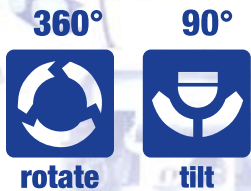

OpenEye®

OpenEye's 410 Series 10x mini PTZ dome camera is feature rich and cost-effective. With its 360° continuous rotation, 500TV lines of resolution, privacy mask, and true day/night capabilities, the 410 series is an excellent solution for virtually any indoor PTZ surveillance application.

HIGHLIGHTS

- » 10x Optical Zoom
- » 360° Continuous Rotation
- » IR Sensitive
- » 4 Alarm Sensor Inputs
- » True Day/Night Mode
- » Privacy Mask
- » 500 TV Lines

10X INDOOR MINI PTZ DOME