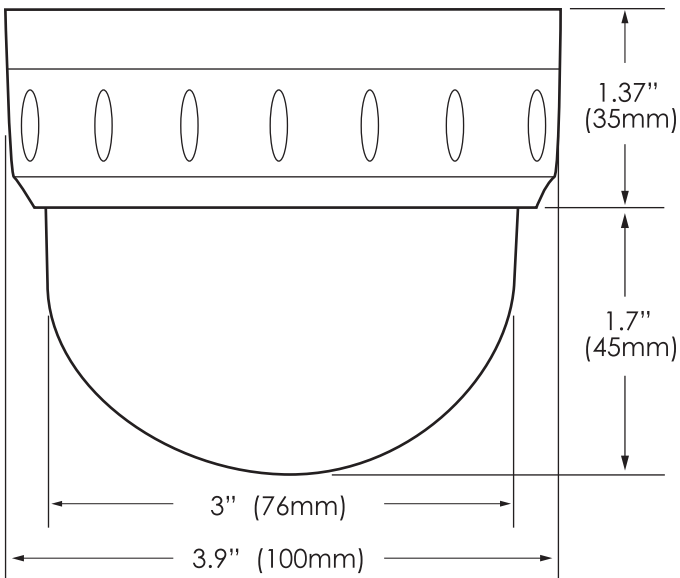

# OpenEye<sup>®</sup>

360°

rotate

83°

tilt

**OpenEye's 150-Series** dome cameras offer a compact camera with easy installation and a low price point. The tamper resistant dome camera comes with a Quick Install Adapter which allows for easy installation without screws or anchors, and is enforced with a high grade ultrasonically welded polycarbonate housing.

## LENS SPECIFICATIONS

Focal Length	4~9mm	9~22mm
F-No.	F1.6	F1.8
Iris Range	F1.6~F360	F1.8~F360
Minimum Object Distance	15cm	50cm
Field Of View	<b>Diagonal:</b> 92.8°~39.4° <b>Horizontal:</b> 71.0°~31.6° <b>Vertical:</b> 51.6°~23.6°	<b>Diagonal:</b> 39.0°~17.6° <b>Horizontal:</b> 30.7°~14.1° <b>Vertical:</b> 22.7°~10.6°
Backlight Compensation	On/Off	
AGC-UP	On/Off	
Low Light Chroma Suppression	Auto	